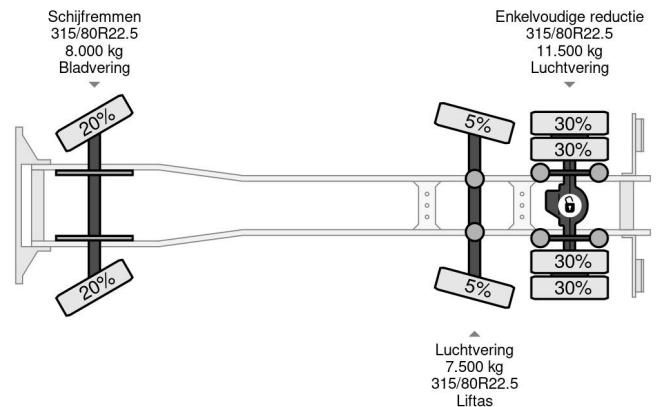

Volvo 6X2 EURO 3 GARBAGE | MULLWAGEN

COMMON

ID	112938.01
Make	Volvo
Construction	Garbage truck
Model	FM 9.260

PROPERTIES

Year	2006
Emissionclass	3
Mileage	483.392 km
First registration date	12-06-2006
License plate	BR-VD-06
Vehicle identification number	YV2JHCO36A620102
Axle configuration	6x2
Weight	15.930 kg
Load capacity	11.070 kg
Gross weight	27.000 kg
Wheelbase	520
Length	965 cm
Width	250 cm

Volvo FM 9.260 6X2 EURO 3 GARBAGE | MULLWAGEN

Referentienummer: 112938.01

ACCESSORIES

- Aluminium fuel tank
- Anti-lock braking system
- Cruise control
- EBS
- Electrically operated windows
- Heavy duty engine brake
- Leaf spring suspension
- Passenger seat
- PTO
- Reversing camera
- Speed limiter
- Xenon lighting

DESCRIPTION

VIDEO AVAILABLE, ASK FOR IT!

Make and model: Volvo FM9.290
 Wheel formula: 6x2
 First registration: 12-06-2006
 VIN: YV2JHCO36A620102
 Mileage: 483.392 km
 Construction: Garbage truck
 Wheelbase: 5.20 m
 GVW: 27.000 kg
 Empty weight: 16.130 kg
 Loading capacity: 11.070 kg

Engine:
 Power: 191 KW / 290 HP
 Cylinders: 6