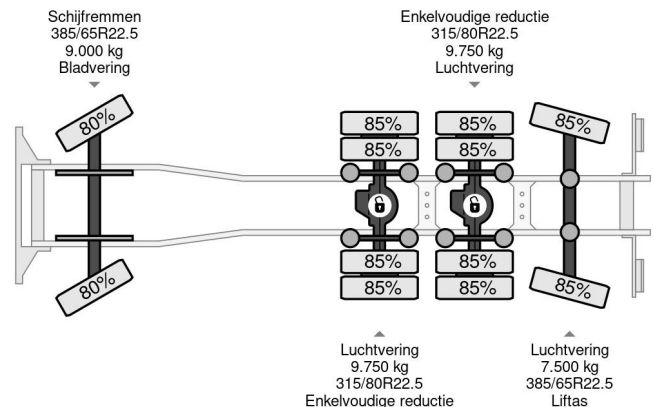

Referentienummer: 112985