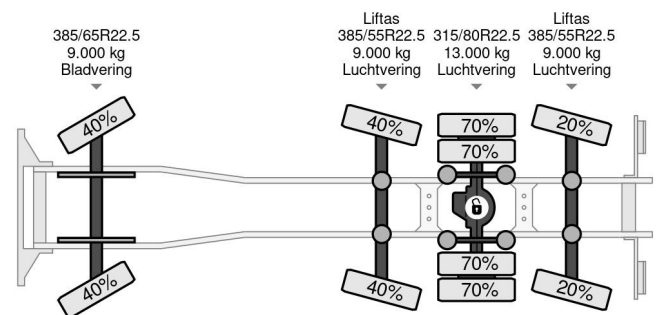

Referentienummer: 114190