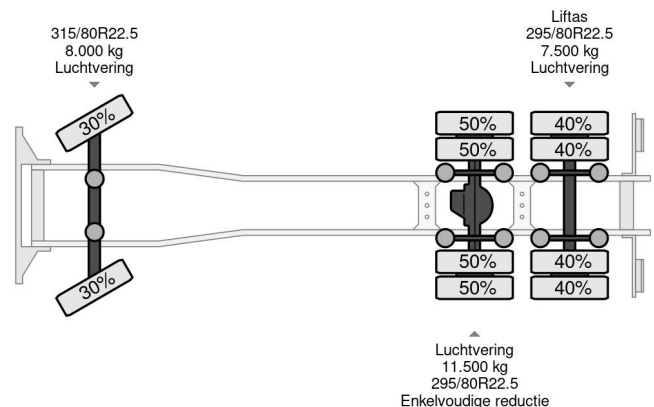

Volvo | 6X2 | PALFINGER PK18002EH | 5X EXTENTIONS

COMMON

ID	113208
Make	Volvo
Construction	Crane
Model	FM 420

PROPERTIES

Year	2013
Emissionclass	5
Operating hours	4.688
Mileage	323.119 km
First registration date	17-06-2013
Vehicle identification number	YV2J1F1C6DA742647
Axle configuration	6x2
Weight	13.575 kg
Load capacity	13.425 kg
Gross weight	27.000 kg
Lifting height	1.480 cm

Volvo FM 420 | 6X2 | PALFINGER PK18002EH | 5X EXTENT...

Referentienummer: 113208

ACCESSORIES

- Airbags • Air conditioning • Air horn • Aluminium fuel tank • Anti-lock braking system • Central locking • Climate control • Coupling • Cruise control • EBS • Electrically operated windows • Fog lights • Heater • Leather interior • Passenger seat • PTO • Radio/Cd/Audio system • Reversing camera • Spotlights • Toolbox

DESCRIPTION

VIDEO AVAILABLE, ASK FOR IT!

Make and model: Volvo FM 420
 Wheel formula: 6x2
 First registration: 17-06-2013
 VIN: YV2J1F1C6DA742647
 Mileage: 323.119 km
 Construction: open box with crane
 Dimensions: 700x250x100
 Wheelbase: 4.90 m
 GVW: 27.000 kg
 Empty weight: 13.575 kg
 Loading capacity: 13.425 kg