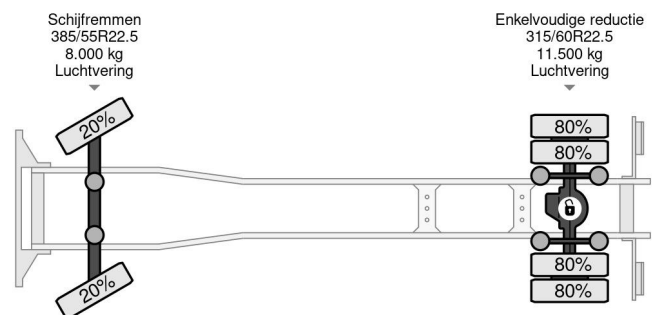

Volvo FM 380 4X2 | RECOVERY | TEVOR | ABSCHLEPP | D...

Referentienummer: 112869-1

ACCESSORIES

- Airbags
- Air conditioning
- Air horn
- Aluminium fuel tank
- Anti-lock braking system
- ASR (Anti-Slip Regulation/Traction Control)
- Central locking
- Climate control
- Cruise control
- EBS
- Electrically operated windows
- Fog lights
- Heater
- Heavy duty engine brake
- Passenger seat
- PTO
- Radio/Cd/Audio system
- Side skirts
- Speed limiter
- Spotlights
- Toolbox
- Vehicle heater

DESCRIPTION

Damages: none

VIDEO AVAILABLE, ASK FOR IT!

Make and model: Volvo FM 380
Wheel formula: 4x2
First registration: 06-09-2013
VIN: YV2J1E1A3DA746017
Mileage: 539.152 km
Construction: recovery truck
Wheelbase: 4.80 m
GVW: 19.600 kg
Empty weight: 11.615 kg
Loading capacity: 7.885 kg

Engine & transmission