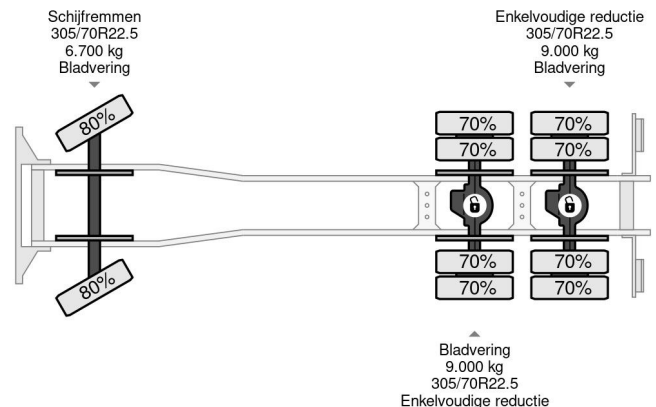

Volvo 6X4 | SNORKEL MAGIRUS ALP 340 | 34 METER

COMMON

ID	112803-1
Make	Volvo
Construction	Aerial platform
Model	FM 12.340

PROPERTIES

Year	2000
Emissionclass	2
Mileage	124.261 km
First registration date	01-04-2000
Vehicle identification number	YV2J4DPD2XA500812
Axle configuration	6x4
Gross weight	34.000 kg
Lifting capacity	400 cm

Volvo FM 12.340 6X4 | SNORKEL MAGIRUS ALP 340 | 34 M...

Referentienummer: 112803-1

ACCESSORIES

- Anti-lock braking system
- Fog lights
- Heater
- Leaf spring suspension
- Passenger seat
- PTO
- Toolbox

DESCRIPTION

VIDEO AVAILABLE, ASK FOR IT!

Make and model: Volvo FM12.340 RHD
 Wheel formula: 6x4
 First registration: 01-04-2000
 VIN: YV2J4DPD2XA500812
 Mileage: 124.261 km
 Construction: Skylift
 Dimensions: 34 m
 Wheelbase: 4.35 m
 GVW: 34.000 kg

Engine and transmission:
 Power: 250 KW / 340 HP
 Cylinders: 6
 Cylinder volume: 12.7...