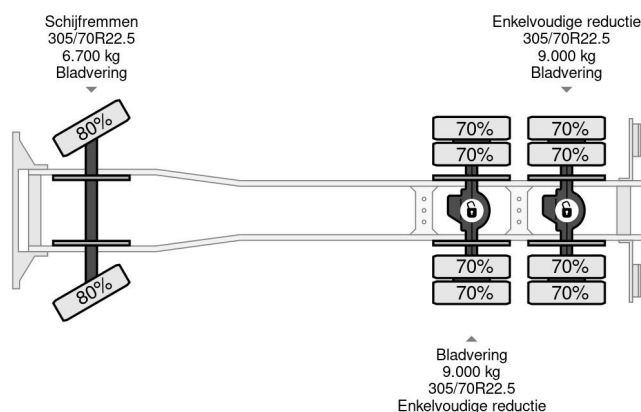

Volvo 6X4 | SNORKEL MAGIRUS ALP 340 | 34 METER

COMMON

ID	112803-1
Make	Volvo
Construction	Aerial platform
Model	FM 12.340

PROPERTIES

Year	2000
Emissionclass	2
Mileage	124.261 km
First registration date	01-04-2000
Vehicle identification number	YV2J4DPD2XA500812
Axle configuration	6x4
Gross weight	34.000 kg
Lifting capacity	400 cm

Volvo FM 12.340 6X4 | SNORKEL MAGIRUS ALP 340 | 34 M...

Referentienummer: 112803-1

ACCESSORIES

- Anti-lock braking system
- Fog lights
- Heater
- Leaf spring suspension
- Passenger seat
- PTO
- Toolbox

DESCRIPTION

VIDEO AVAILABLE, ASK FOR IT!

Make and model: Volvo FM12.340 RHD
 Wheel formula: 6x4
 First registration: 01-04-2000
 VIN: YV2J4DPD2XA500812
 Mileage: 124.261 km
 Construction: Skylift
 Dimensions: 34 m
 Wheelbase: 4.35 m
 GVW: 34.000 kg

Engine and transmission:
 Power: 250 KW / 340 HP
 Cylinders: 6
 Cylinder volume: 12.7...