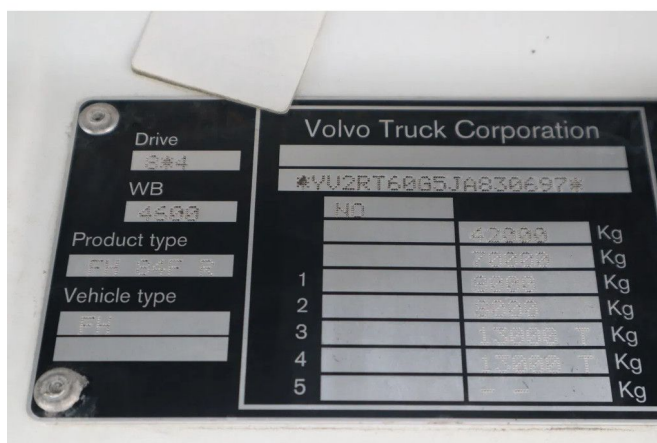

Volvo 8X4 TANDEMLIFT | BIG AXLES | RETARDER | VDS

COMMON

ID	113225
Make	Volvo
Construction	Tipper
Model	FH 540

PROPERTIES

Year	2018
Emissionclass	6
Mileage	230.906 km
First registration date	03-09-2018
Vehicle identification number	YV2RT60G5JA830697
Weight	16.645 kg
Load capacity	25.355 kg
Gross weight	42.000 kg
Wheelbase	460

ACCESSORIES

DESCRIPTION

Tail lift: Yes

For sale:

Make and model: Volvo FH540
 Wheel formula: 8x4 - 8x2
 First registration: 03-09-2018
 VIN: YV2RT60G5JA830697
 Mileage: 230.909 km
 Construction: Tipper
 Dimensions: 560x242x110
 Wheelbase: 4.60 m
 GVW: 42.000 kg
 CVW: 70.000 kg
 Empty: 16.645 kg
 Loading capacity: 25.355 kg