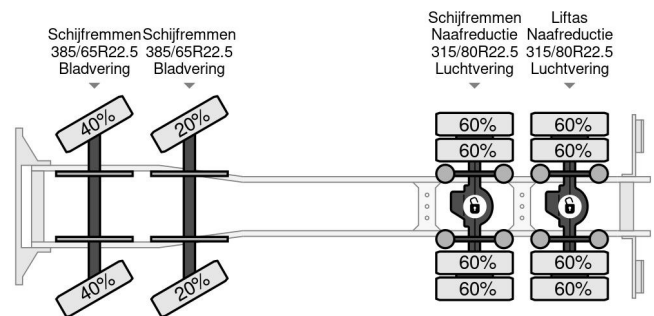

Volvo | 8X4 + 8X2 | TANDEMLIFT | BIG AXLES | RETARDER | EURO 6

COMMON

ID	113226
Make	Volvo
Construction	Tipper
Model	FH 540

PROPERTIES

Year	2018
Emissionclass	6
Mileage	243.948 km
First registration date	07-06-2018
Vehicle identification number	YV2RT60G7HA814625
Axle configuration	8x4
Weight	16.675 kg
Load capacity	25.325 kg
Gross weight	42.000 kg
Wheelbase	460

Volvo FH 540 | 8X4 + 8X2 | TANDEMLIFT | BIG AXLES | RET...

Referentienummer: 113226

ACCESSORIES

- Airbags
- Air conditioning
- Air horn
- Aluminium fuel tank
- Anti-lock braking system
- Central locking
- Climate control
- Coupling
- Cruise control
- EBS
- Electrically operated windows
- Fog lights
- Heater
- Intarder
- Leaf spring suspension
- Leather interior
- Passenger seat
- PTO
- Radio/Cd/Audio system
- Refrigerator
- Retarder
- Reversing camera
- Spotlights
- Toolbox
- Vehicle heater

DESCRIPTION

Tail lift: Yes

For sale:

Make and model: Volvo FH540
 Wheel formula: 8x4 - 8x2
 First registration: 07-06-2018
 VIN: YV2RT60G7HA814625
 Mileage: 243.948 km
 Construction: Tipper
 Dimensions: 560x242x110
 Wheelbase: 4.60 m
 GVW: 42.000 kg
 CVW: 70.000 kg
 Empty: 16.675 kg
 Loading capacity: 25.325 kg