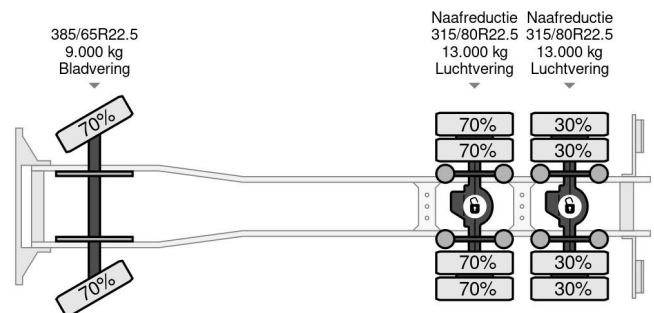

Referentienummer: 113972