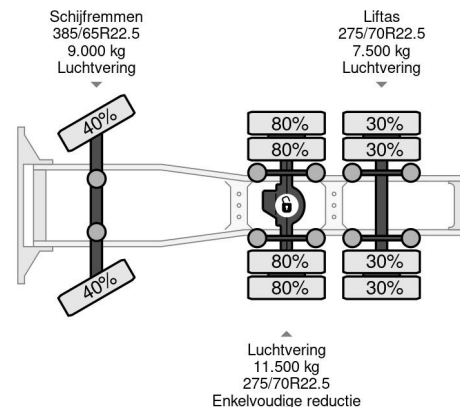

Referentienummer: 113254