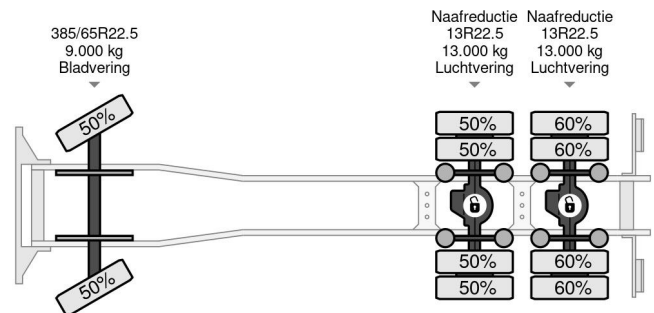

Referentienummer: 114127