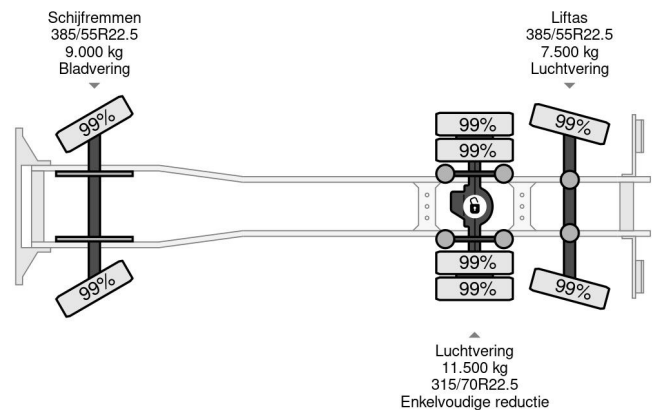

Volvo FH 500 6X2*4 | MACHINE | MASCHINEN TRANSPORT...

Referentienummer: 112516-1

ACCESSORIES

- Airbags • Air conditioning • Air horn • Alarm • Aluminium fuel tank • Anti-lock braking system • ASR (Anti-Slip Regulation/Traction Control) • Central locking • Climate control • Coupling • Cruise control • EBS • Electrically operated windows • Fog lights • Heater • Heavy duty engine brake • Leaf spring suspension • Navigation system • Particulate filter • Passenger seat • PTO • Radio/Cd/Audio system • Refrigerator • Speed limiter • Spotlights • Stability control • Toolbox • Twin fuel tank • Vehicle heater • Xenon lighting

DESCRIPTION

Tail lift: Yes

VIDEO AVAILABLE, ASK FOR IT!

Make and model: Volvo FH 500
Wheel formula: 6x2
First registration: 21-12-2023
VIN: YV2RT40C8PB419430
Mileage: 1.395 km
Construction: open body / machine transporter
Wheelbase: 5.20 m
GVW: 28.000 kg

Engine:
Power: 375 KW / 500 HP
Cylinders: 6
Cylinder volume: 12.7...