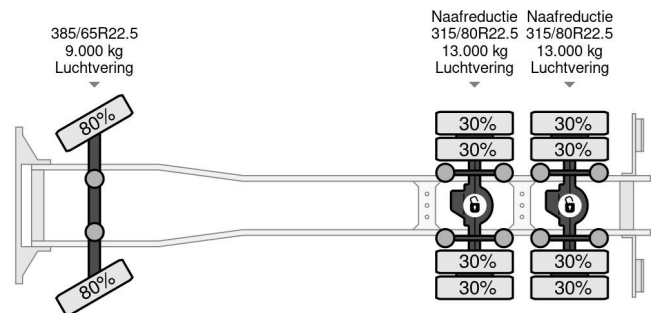

Referentienummer: 113995