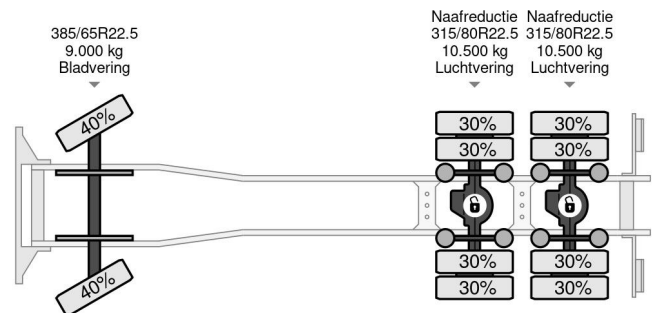

Referentienummer: 114015.1