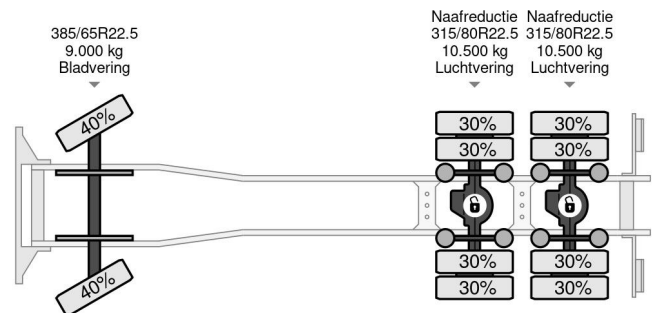

Referentienummer: 114015