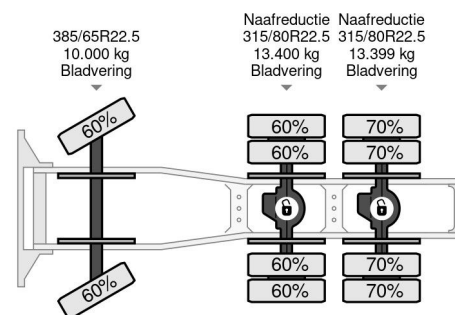

Volvo | 6X4 | 100 TON | FULL STEEL | RETARDER | PTO | EURO 6

COMMON

ID	114003
Make	Volvo
Construction	Standard tractor
Model	FH 16.750

PROPERTIES

Year	2024
Emissionclass	6
Mileage	75.695 km
First registration date	19-02-2024
Vehicle identification number	YV2R0P0D4PA333928
Axle configuration	6x4
Weight	11.820 kg
Load capacity	24.980 kg
Gross weight	36.800 kg
Wheelbase	340

Volvo FH 16.750 | 6X4 | 100 TON | FULL STEEL | RETARD...

Referentienummer: 114003

ACCESSORIES

- Air conditioning
- Air Suspension Seats
- Aluminium fuel tank
- Automatic
- Bluetooth
- Cabin
- Climate control
- Cruise control
- Differential Lock
- Lane Assist
- Leaf spring suspension
- Leather interior
- Onboard Computer
- PTO
- Retarder
- Toolbox
- Vehicle heater

DESCRIPTION

For sale:

Gearbox issue. Ask for details

Make and model: Volvo FH 750

Wheel formula: 6x4

First registration: 19-02-2024

VIN: YV2R0P0D4PA333928

Mileage: 75.695 km

Construction: Tractor unit

Wheelbase: 3.40 m

GVW: 36.800 kg

CVW: 100.000 kg

Empty weight: 11.820 kg

Engine:

Power: 552 kW /750 HP

Cylinders: 6