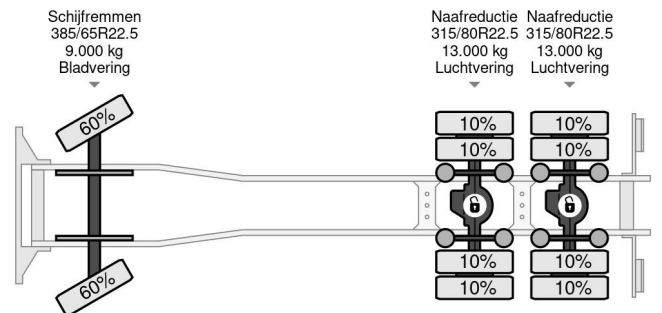

ACCESSORIES

- Airbags • Air conditioning • Air horn • Aluminium fuel tank • Anti-lock braking system • Central locking • Climate control • Coupling • Cruise control • EBS • Electrically operated windows • Fog lights • Heater • Intarder • Leaf spring suspension • Leather interior • Particulate filter • Passenger seat • PTO • Radio/Cd/Audio system • Refrigerator • Retarder • Reversing camera • Spotlights • Stability control • Toolbox • Vehicle heater • Xenon lighting

DESCRIPTION

Tail lift: Yes

For sale:

Make and model: Volvo FH 650
Wheel formula: 6x4 / 6x2 tandemlift
First registration: 16-05-2017
VIN: YV2R002DXHA805958
Mileage: 403.418 km
Construction: Kipper
Inside dimensions: 470x242x110
Wheelbase: 3.40 m
GVW: 35.000 kg
CVW: 80.000 kg
Empty weight: 13.995 kg
Loading capacity: 2...