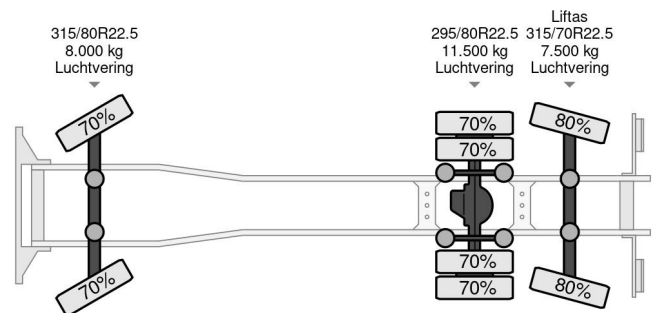

Referentienummer: 114055