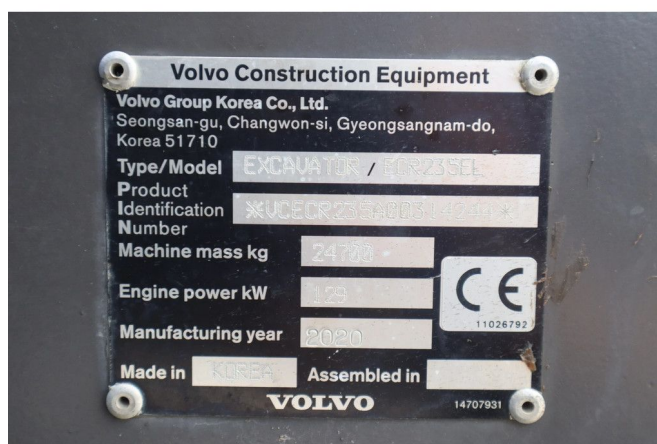

Volvo ECR235EL | ECR 235 EL | TILTROTATOR | BUCKET | GOOD CONDITION

COMMON

ID	114037
Make	Volvo
Construction	Excavator

PROPERTIES

Year	2020
Operating hours	9.034
Vehicle identification number	VCECR235A00314244
Weight	24.700 kg

ACCESSORIES

- Air Suspension Seats
- Bluetooth
- Central lubrication system
- Rotating beacon
- Spotlight front
- Spotlight rear

DESCRIPTION

Emissions class: Stage V

For sale:

Volvo EC 235 EL
 Year: 2020
 Hours: 9.034
 Operating weight: 24.700 kg

Engine:
 Volvo D6J
 Cylinders: 6
 Displacement: 5.702 cc
 Power: 129 KW / 173 HP
 Emissions: Stage 5
 Ad blue

Undercarriage:
 Plate width: 60 cm