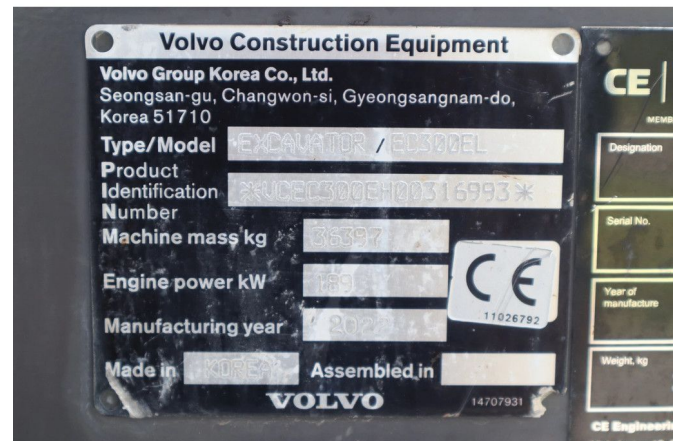

Volvo EC300EL | EC 300 EL | STRAIGHT BOOM | OIL QUICK | WATER SPRAY

COMMON

ID	114033
Make	Volvo
Construction	Excavator

PROPERTIES

Year	2022
Operating hours	2.388
Vehicle identification number	VCEC300EH00316993
Weight	37.200 kg

ACCESSORIES

- Bluetooth
- Central lubrication system
- Onboard Computer
- Rotating beacon

DESCRIPTION

Emissions class: Stage V

For sale:

Volvo EC 300 EL Straight boom
 Year: 2022
 Hours: 2.388
 Operating weight: 37.200 kg

Engine:
 Volvo D8J
 Power: 189 kW / 257 HP
 Emissions: Stage V / Tier 4F
 No. cylinders: 6
 Displacement: 7.755 cc
 Ad blue

Undercarriage:
 Plate width: 60 cm