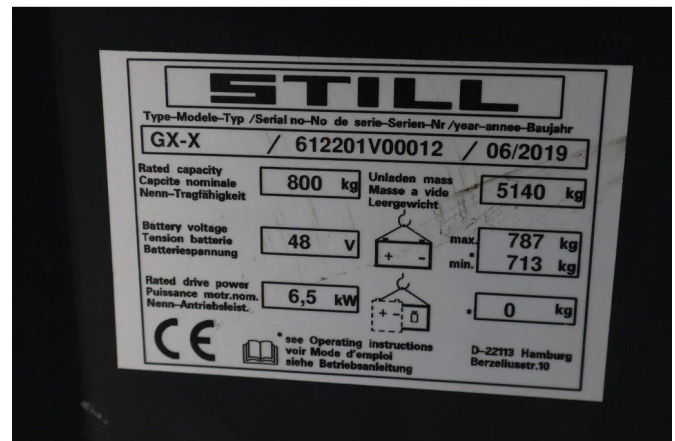

Still GX-X | REACHTRUCK | ROTATING FORKS | 4.5 METER | TRIPLEX

COMMON

| | |
|--------------|-------------|
| ID | 113377.1 |
| Make | Still |
| Construction | Reach truck |

PROPERTIES

| | |
|-------------------------------|--------------|
| Year | 2019 |
| Operating hours | 138 |
| Vehicle identification number | 612201V00012 |
| Weight | 5.140 kg |
| Lifting height | 455 cm |
| Lifting capacity | 800 cm |
| Drive height | 345 cm |

ACCESSORIES

DESCRIPTION

For sale:

Still GX-X
 Year: 2019
 Hours: 138
 Weight: 5.140 kg

Engine & Power
 Type: Electric drive
 Battery: 48V
 With charger

General specifications:
 Sideshift
 Forks
 Signal light
 Camera
 All documents available

Mast & hydraulics
 Lifting height: 4.55 m