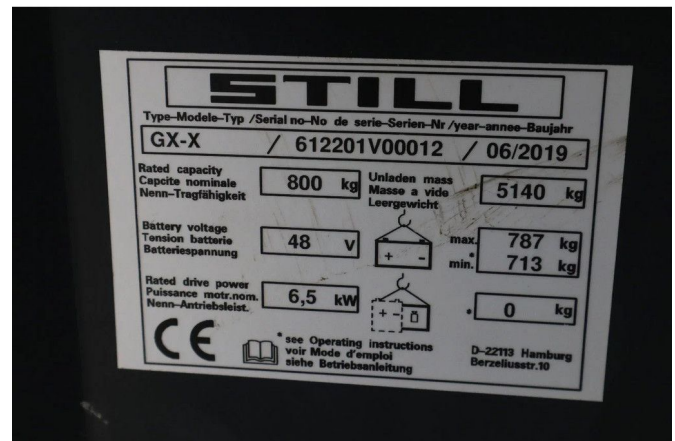

## Still GX-X | REACHTRUCK | ROTATING FORKS | 4.5 METER | TRIPLEX

### PROPERTIES

Year	2019
Operating hours	138
Vehicle identification number	612201V00012
Weight	5.140 kg
Lifting height	455 cm
Lifting capacity	800 cm
Drive height	345 cm

### DESCRIPTION

For sale:

Still GX-X  
 Year: 2019  
 Hours: 138  
 Weight: 5.140 kg

Engine & Power  
 Type: Electric drive  
 Battery: 48V  
 With charger

General specifications:  
 Sideshift  
 Forks  
 Signal light  
 Camera  
 All documents available