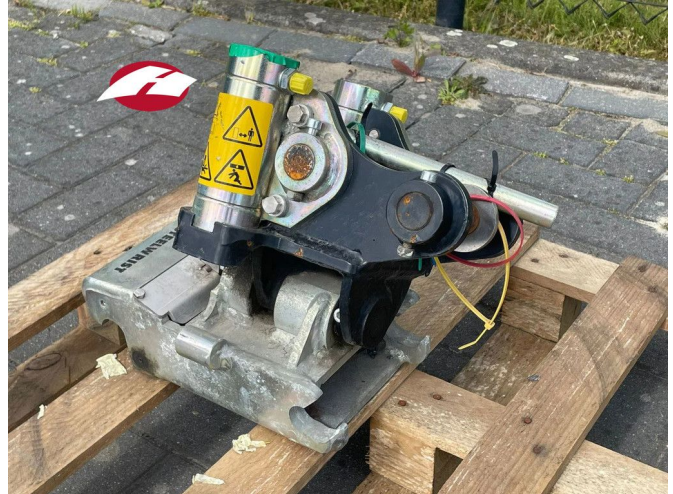

STEELWRIST TMX S30 -180HA | TILT QUICKCOUPLER | TILTING COUPLER | NEW

COMMON

ID	113563.1
Make	STEELWRIST
Construction	Tiltrotator

PROPERTIES

Year	2020
------	------

ACCESSORIES

DESCRIPTION

Damages: none

For sale:

NEW / UNUSED

Steelwrist TMX S30 -180HA

Year: 2021

Coupling: S30 / KM 30

Hydraulic coupler

Can be used for machines up to 2 ton.

Of course, we have more pictures and information available, and we are looking forward to helping you.