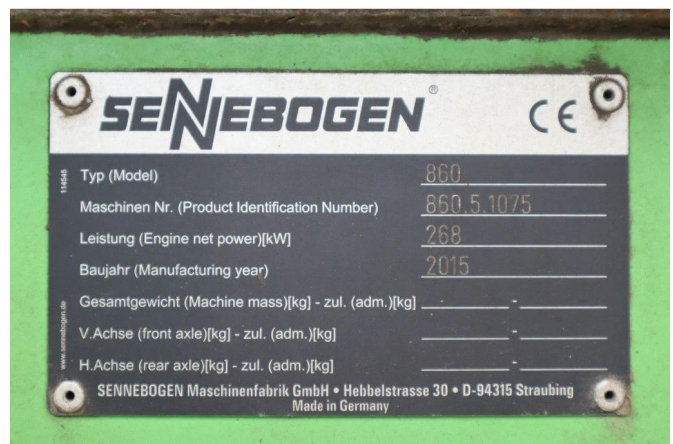

Sennebogen 860R | 860 R | CLAMSHELL BUCKET

COMMON

ID	113326
Make	Sennebogen
Construction	Material handler

PROPERTIES

Year	2015
Operating hours	29.348
Vehicle identification number	860.5.1075
Weight	90.000 kg

ACCESSORIES

DESCRIPTION

Emissions class: Stage IV

For sale:

Sennebogen 860
 Year: 2015
 Hours: 29.348
 Weight: 90.000 kg

Recent maintenance:

Boom cylinders have been replaced
 Hydraulic pumps have been replaced
 Engine have been replaced about 4500 hours ago

Engine:

Cummins QSM11
 6-cylinders turbocharged
 Displacement: 10.800 cc
 Pow...