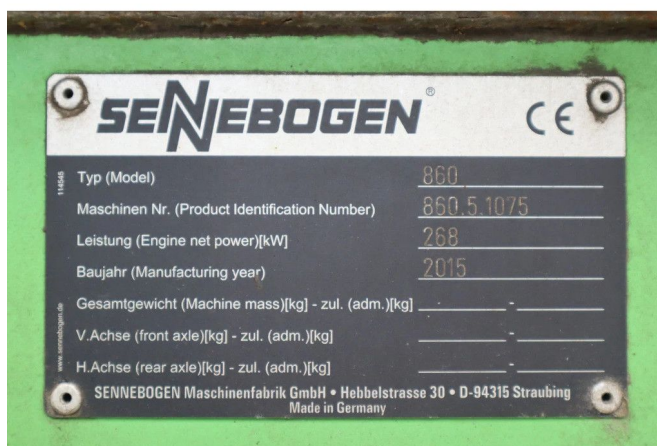

Sennebogen 860R | 860 R | CLAMSHELL BUCKET

COMMON

ID	113326-1
Make	Sennebogen
Construction	Material handler

PROPERTIES

Year	2015
Operating hours	29.348
Vehicle identification number	860.5.1075
Weight	90.000 kg

ACCESSORIES

DESCRIPTION

Emissions class: Stage IV

For sale:

Sennebogen 860
 Year: 2015
 Hours: 29.348
 Weight: 90.000 kg

Recent maintenance:

Boom cylinders have been replaced
 Hydraulic pumps have been replaced
 Engine have been replaced about 4500 hours ago

Engine:

Cummins QSM11
 6-cylinders turbocharged
 Displacement: 10.800 cc
 Pow...