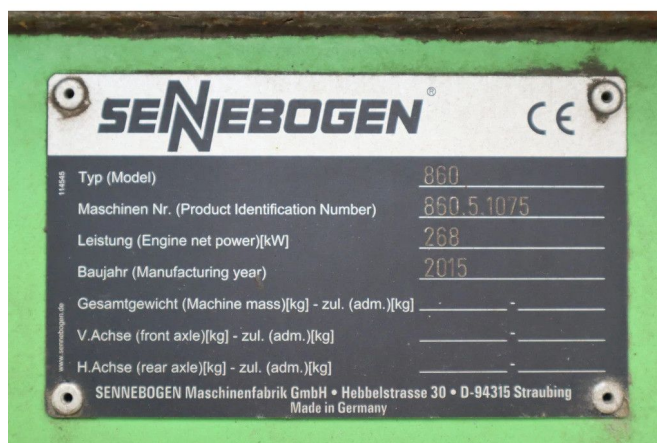

### COMMON

ID	113326
Make	Sennebogen
Construction	Material handler

### PROPERTIES

Year	2015
Operating hours	29.348
Vehicle identification number	860.5.1075
Weight	90.000 kg

### DESCRIPTION

Emissions class: Stage IV

For sale:

Sennebogen 860  
Year: 2015  
Hours: 29.348  
Weight: 90.000 kg

Recent maintenance:

Boom cylinders have been replaced  
Hydraulic pumps have been replaced  
Engine have been replaced about 4500 hours ago

Engine:

Cummins QSM11  
6-cylinders turbocharged  
Displacement: 10.800 cc  
Pow...