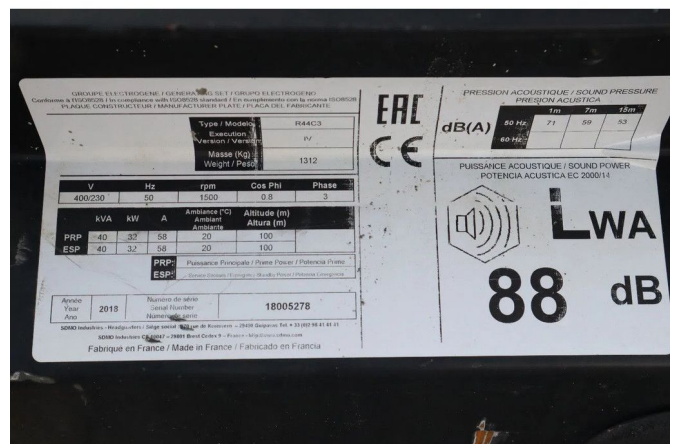

## SDMO R44C3 | 44 KVA | GOOD WORKING

### PROPERTIES

Year	2018
Operating hours	3.036
Weight	1.312 kg
Length	220 cm
Width	100 cm
Height	153 cm

### DESCRIPTION

For sale:

SDMO R44C3  
 Year: 2018  
 Weight: 1.312 kg  
 Hours: 3.036

Technical specifications:

Mitsubishi S4L2  
 Power: 44 kVa / 35 kW  
 Diesel engine  
 Water cooled  
 Voltage: 400/230V  
 Frequency: 50 Hz

Dimensions:

Length: 2.2 m  
 Width: 1 m  
 Height: 1.53 m

Machine works good