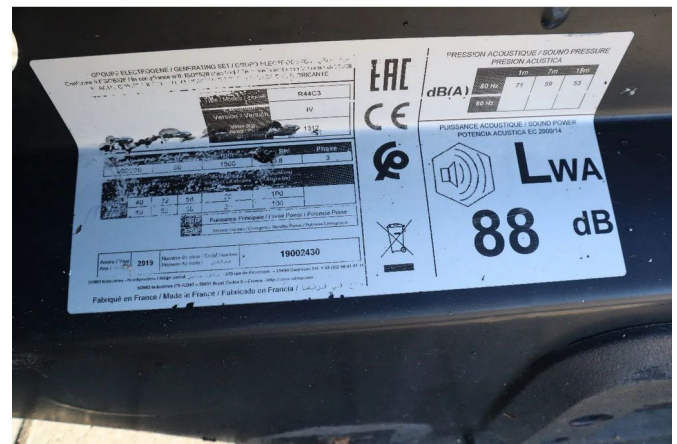

SDMO R44C3 | 44 KVA | GOOD WORKING

COMMON

ID	113221.1
Make	SDMO
Construction	Generator set

PROPERTIES

Year	2019
Operating hours	6.384
Weight	1.312 kg
Length	220 cm
Width	100 cm
Height	153 cm

ACCESSORIES

DESCRIPTION

For sale:

SDMO R44C3
 Year: 2019
 Weight: 1.312 kg
 Hours: 6.384

Technical specifications:

Mitsubishi S4L2
 Power: 44 kVa / 35 kW
 Diesel engine
 Water cooled
 Voltage: 400/230V
 Frequency: 50 Hz

Dimensions:

Length: 2.2 m
 Width: 1 m
 Height: 1.53 m

Machine works good