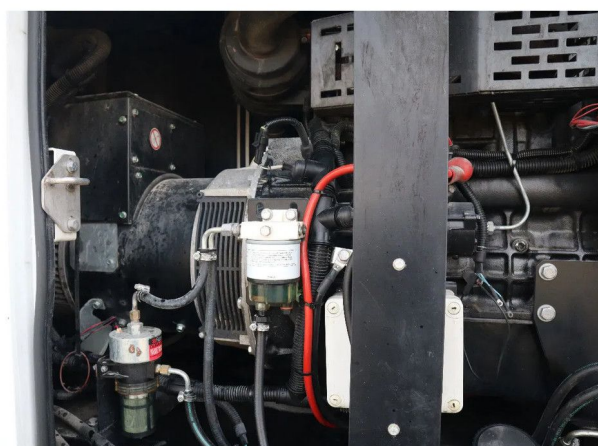

SDMO R44C3 | 44 KVA | GOOD WORKING

COMMON

ID	113219.1
Make	SDMO
Construction	Generator set

PROPERTIES

Year	2018
Operating hours	8.914
Weight	1.312 kg
Length	220 cm
Width	100 cm
Height	153 cm

ACCESSORIES

DESCRIPTION

For sale:

SDMO R44C3
Year: 2018
Weight: 1.312 kg
Hours: 8.916

Technical specifications:

Mitsubishi S4L2
Power: 44 kVa / 35 kW
Diesel engine
Water cooled
Voltage: 400/230V
Frequency: 50 Hz

Dimensions:

Length: 2.2 m
Width: 1 m
Height: 1.53 m