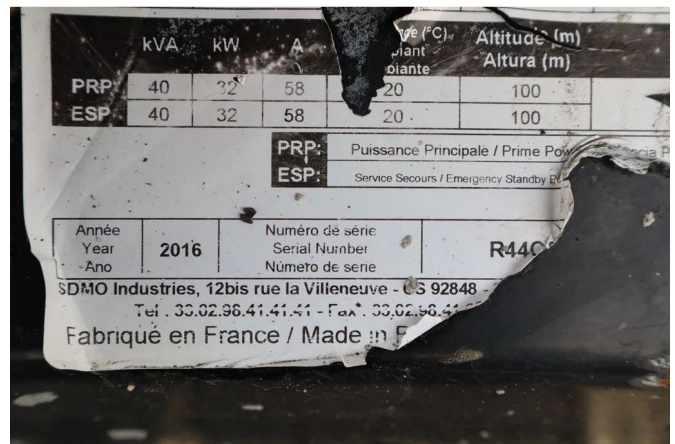

SDMO R44C3 | 44 KVA | GOOD WORKING

COMMON

ID	113220.1
Make	SDMO
Construction	Generator set

PROPERTIES

Year	2016
Operating hours	5.960
Weight	1.312 kg
Length	220 cm
Width	100 cm
Height	153 cm

ACCESSORIES

DESCRIPTION

For sale:

SDMO R44C3
 Year: 2016
 Weight: 1.312 kg
 Hours: 5.960

Technical specifications:

Mitsubishi S4L2
 Power: 44 kVa / 35 kW
 Diesel engine
 Water cooled
 Voltage: 400/230V
 Frequency: 50 Hz

Dimensions:

Length: 2.2 m
 Width: 1 m
 Height: 1.53 m

Machine works perfect