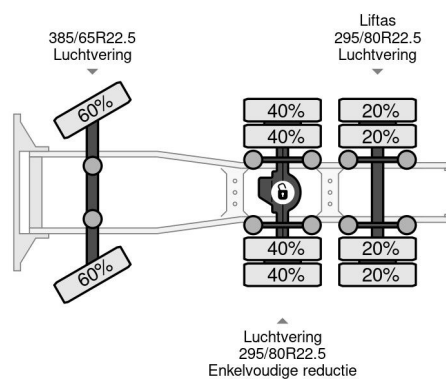

ACCESSORIES

- Air conditioning
- Air suspension
- Aluminium fuel tank
- Anti-lock braking system
- Automatic
- Bluetooth
- Climate control
- Cruise control
- Differential Lock
- Hill Assist
- Lane Assist
- Leather interior
- Navigation system
- Onboard Computer
- Retarder
- Reversing camera
- Side skirts
- Sleeper cab
- Spotlight front
- Spotlight rear
- Vehicle heater
- Visor

DESCRIPTION

For sale:

Make and model: Scania S650
Wheel formula: 6x2
First registration: 02-07-2019
VIN: YS2S6X200K2164569
Mileage: 657.501 km
Construction: Tractor unit
Wheelbase: 3.15 m
GVW: 29.000 kg
CVW: 80.000 kg
Empty weight: 10.130 kg

Engine:
Power: 478 KW / 650 HP
Cylinders: 8
Capacity: 16.353 cm3
Emission stand...