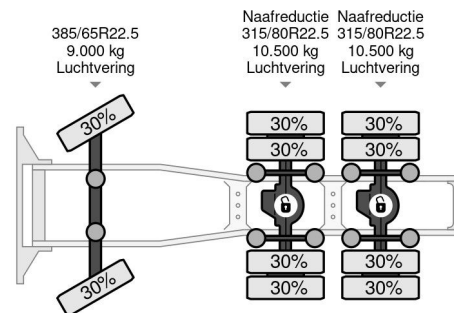

Referentienummer: 113845