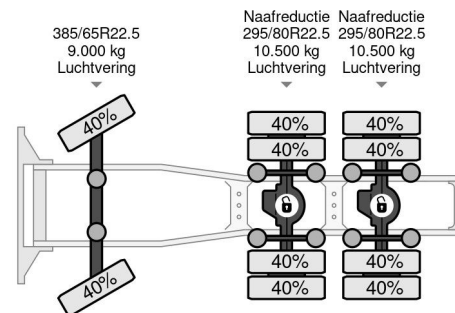

Scania | 6X4 | BIG AXLES | RETARDER | HYDR | EURO 6

COMMON

ID	114035-02
Make	Scania
Construction	Standard tractor
Model	R650 V8 NGS

PROPERTIES

Year	2019
Emissionclass	6
Mileage	417.485 km
First registration date	25-09-2019
Vehicle identification number	YS2R6X40002165554
Axle configuration	6x4
Weight	11.000 kg
Load capacity	19.000 kg
Gross weight	30.000 kg
Wheelbase	335

Scania R650 V8 NGS | 6X4 | BIG AXLES | RETARDER | HY...

Referentienummer: 114035-02

ACCESSORIES

- Air conditioning
- Air horn
- Air suspension
- Air Suspension Seats
- Aluminium fuel tank
- Anti-lock braking system
- Automatic
- Bluetooth
- Cabin
- Climate control
- Cruise control
- Differential Lock
- EBS
- ESP
- Heater
- Hill Assist
- Lane Assist
- Leather interior
- Navigation system
- Onboard Computer
- Power steering
- PTO
- Refrigerator
- Retarder
- Roof spoiler
- Rotating beacon
- Side skirts
- Sleeper cab
- Spotlight front
- Spotlight rear
- Spotlights
- Toolbox
- Trailer coupling
- Vehicle heater
- Visor

DESCRIPTION

For sale:

Make and model: Scania R650
 Wheel formula: 6x4
 First registration: 25-09-2019
 VIN: YS2R6X40002165554
 Mileage: 417.485 km
 Construction: Tractor unit
 Wheelbase: 3.35 m
 GVW: 30.000 kg
 CVW: 65.000 kg
 Empty weight: 11.000 kg

Engine:
 Power: 478 KW / 650 HP
 Cylinders: 8
 Capacity: 16.353 cm3
 Emission sta...