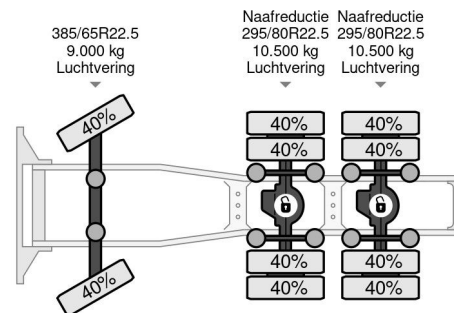

Referentienummer: 114035