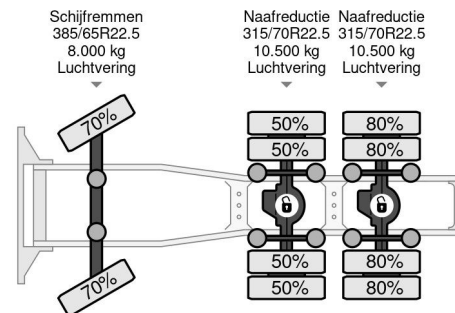

Scania 6X4 | RETARDER | BIG AXLES | EURO 6

COMMON

ID	113965
Make	Scania
Construction	Standard tractor
Model	R540 NGS

PROPERTIES

Year	2022
Emissionclass	6
Mileage	509.791 km
First registration date	25-07-2022
Vehicle identification number	YS2R6X40002192058
Axle configuration	6x4
Weight	10.575 kg
Load capacity	18.425 kg
Gross weight	29.000 kg
Wheelbase	315

Scania R540 NGS 6X4 | RETARDER | BIG AXLES | EURO 6

Referentienummer: 113965

ACCESSORIES

- Air conditioning
- Air horn
- Air suspension
- Air Suspension Seats
- Aluminium fuel tank
- Anti-lock braking system
- Automatic
- Bluetooth
- Cabin
- Climate control
- Cruise control
- Differential Lock
- EBS
- ESP
- Heated Mirrors
- Heater
- Lane Assist
- Leather interior
- Navigation system
- Onboard Computer
- Power steering
- PTO
- Refrigerator
- Retarder
- Roof spoiler
- Side skirts
- Sleeper cab
- Spotlights
- Stability control
- Vehicle heater
- Visor

DESCRIPTION

For sale:

Make and model: Scania R540
 Wheel formula: 6x4
 First registration: 25-07-2022
 VIN: YS2R6X40002192058
 Mileage: 509.791 km
 Construction: Tractor unit
 Wheelbase: 3.15 m
 GVW: 29.000 kg
 CVW: 66.000 kg
 Empty weight: 10.575 kg

Engine:
 Power: 397 KW / 540 HP
 Cylinders: 6
 Capacity: 12.700 cm3
 Emission sta...