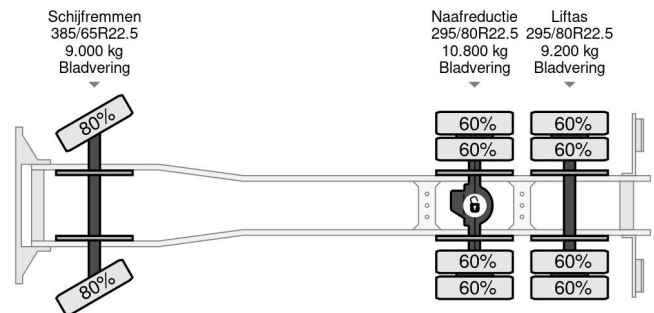

Scania | 6X2 | RETARDER | BIG AXLES | LOW KM! | EURO 6

COMMON

ID	113197
Make	Scania
Construction	Tipper
Model	G490

PROPERTIES

Year	2017
Emissionclass	6
Mileage	142.374 km
First registration date	14-06-2017
Vehicle identification number	YS2G6X20005466039
Axle configuration	6x2
Weight	12.275 kg
Load capacity	16.725 kg
Gross weight	27.000 kg
Wheelbase	310

Scania G490 | 6X2 | RETARDER | BIG AXLES | LOW KM! | E...

Referentienummer: 113197

ACCESSORIES

- Airbags • Air conditioning • Air horn • Aluminium fuel tank • Anti-lock braking system • Central locking • Climate control • Coupling • Cruise control • EBS • Electrically operated windows • Fog lights • Heater • Intarder • Leaf spring suspension • Leather interior • Light (metallic) rims • Passenger seat • PTO • Radio/Cd/Audio system • Refrigerator • Retarder • Reversing camera • Spotlights • Toolbox

DESCRIPTION

Tail lift: Yes

For sale:

Make and model: Scania R490
 Wheel formula: 6x2
 First registration: 14-06-2017
 VIN: YS2G6X20005466039
 Mileage: 143.374 km
 Construction: Kipper
 Inside dimensions: 455X242X110
 Wheelbase: 3.10 m
 GVW: 27.000 kg
 CVW: 66.000 kg
 Empty weight: 12.275 kg
 Loading capacity: 16.725 kg