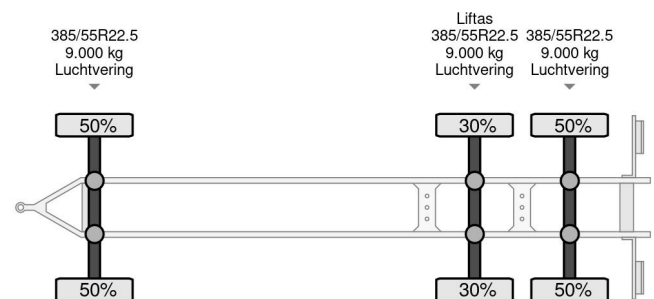

R.A.F. RA27KD | CONTAINER CHASSIS | 3-AXLE | VALID TUV

Referentienummer: 114131

ACCESSORIES

DESCRIPTION

For sale:

Make and model: R.A.F
First registration: 17-7-2015
VIN: XL91527101B158101
Construction: Container trailer
GVW: 27.000 kg
Empty weight: 3.420 kg
Loading capacity: 23.580 kg
Dutch TUV: 6-2-2027

Dimensions:

Total length frame: 7.03 m

Suspension | Weights | Tyres:

1st Axle: Air | 9.000 kg | 385/55R22.5 50%