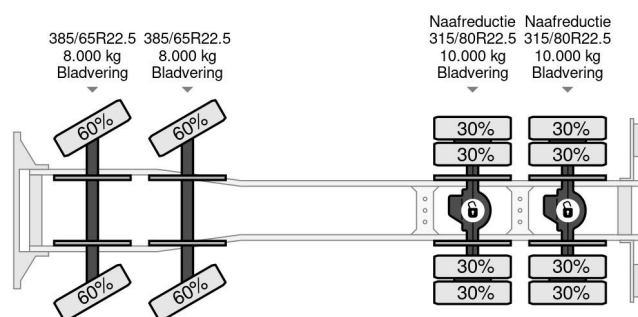

Mercedes-Benz | 8X4 | RETARDER | BIG AXLES | FULL STEEL | EURO 6

COMMON

ID	114110
Make	Mercedes-Benz
Construction	Tipper
Model	Arocs 3258

PROPERTIES

Year	2019
Emissionclass	6
Mileage	298.531 km
First registration date	05-04-2019
Vehicle identification number	WDB96423010215541
Axle configuration	8x4
Weight	16.000 kg
Load capacity	19.925 kg
Gross weight	36.000 kg
Wheelbase	455

Mercedes-Benz Arocs 3258 | 8X4 | RETARDER | BIG AXLES ...

Referentienummer: 114110

ACCESSORIES

- Air conditioning
- Aluminium fuel tank
- Anti-lock braking system
- Automatic
- Bluetooth
- Cabin
- Climate control
- Coupling
- Cruise control
- Differential Lock
- Leaf spring suspension
- Onboard Computer
- PTO
- Retarder
- Reversing camera
- Sleeper cab
- Spotlight front
- Spotlight rear
- Toolbox
- Vehicle heater
- Visor

DESCRIPTION

For sale:

Make and model: Mercedes Arocs 3258
 Wheel formula: 8x4
 First registration: 02-11-2018
 VIN: WDB96423010215541
 Mileage: 298.531 km
 Construction: Kipper
 Wheelbase: 4.55 m
 GVW: 36.000 kg
 CVW: 68.000 kg
 Empty weight: 16.000 kg
 Loading capacity: 19.925 kg