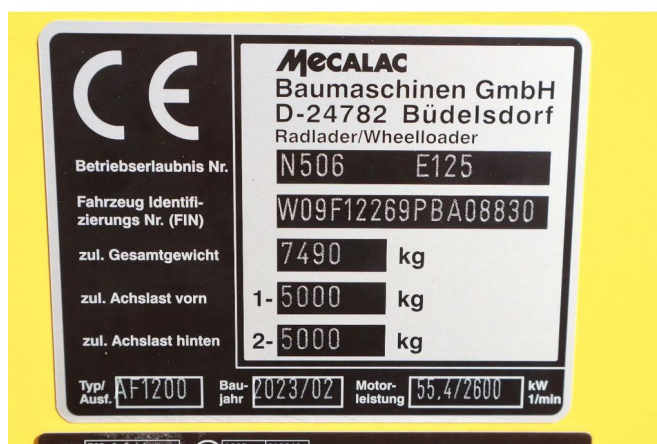

Mecalac AF 1200 | NEW / UNUSED | 40 KM/H | BUCKET | FULL OPTION

COMMON

ID	112862
Make	Mecalac
Construction	Loader

PROPERTIES

Year	2023
Operating hours	10
Vehicle identification number	W09F12269PBA08830
Weight	7.490 kg
Length	608 cm
Width	210 cm
Height	283 cm

ACCESSORIES

DESCRIPTION

Damages: none
Emissions class: Stage V

For sale:

NEW / UNUSED

Mecalac AF 1200
Year: 2023
Operating hours: 10
Operating weight: 7.490 kg

Engine:
Deutz TCD 2.9 L4
4-cylinder diesel
Power: 55 kW/ 75 HP
Displacement: 2.925
Emissions: Stage V
40 km/h