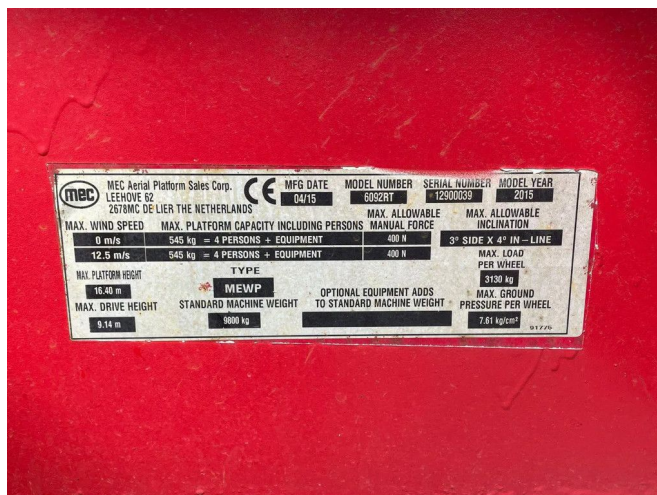

MEC 6092 RT | 18 METER | 540 KG | NOT WORKING

COMMON

ID	112635
Make	MEC
Construction	Aerial platform

PROPERTIES

Year	2015
Operating hours	1.633
Vehicle identification number	12900039
Length	530 cm
Width	234 cm
Height	202 cm
Lifting height	164 cm
Lifting capacity	540 cm

ACCESSORIES

DESCRIPTION

For sale:

Not working!

MEC 6092 RT Turbo

Year: 2015

Hours: 1.633

Weight: 9.800 kg

Performance:

Working height: 18.4 m

Platform height: 16.4 m

Lift capacity: 540 kg

Length platform retracted: 5.3 m

Length platform extended: 7.55 m

220v in basket

Auto-Levelling Outriggers