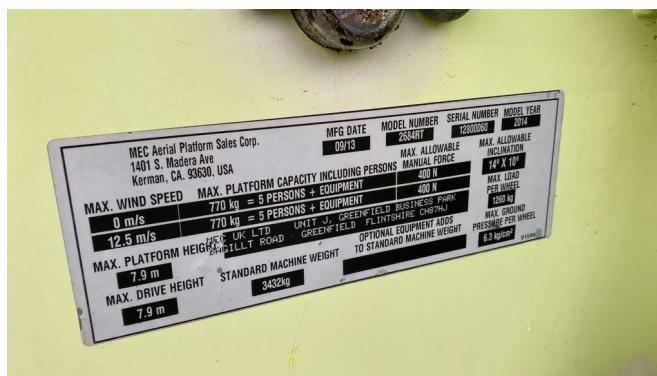

## MEC 2684 RT SPEEDLEVEL | 9.7 METER | 770 KG

### COMMON

ID	112148.1
Make	MEC
Construction	Aerial platform

### PROPERTIES

Year	2014
Operating hours	798
Vehicle identification number	12800060
Length	338 cm
Width	213 cm
Height	178 cm
Lifting height	790 cm
Lifting capacity	770 cm

### DESCRIPTION

For sale:

MEC 2684 RT SPEEDLEVEL

Year: 2014

Hours: 798

Weight: 4.113 kg

Performance:

Platform levelling