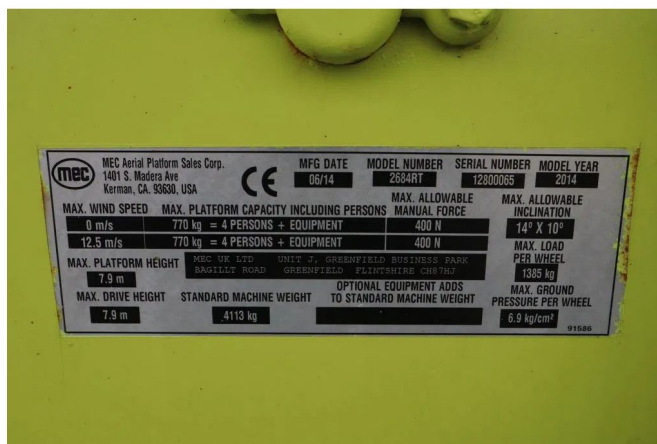

## MEC 2684 RT SPEEDLEVEL | 10 METER | RUNS AND DRIVES

### COMMON

ID	113008.1
Make	MEC
Construction	Aerial platform

### PROPERTIES

Year	2014
Operating hours	1.819
Vehicle identification number	12800065
Length	338 cm
Width	213 cm
Height	178 cm
Lifting height	790 cm
Lifting capacity	770 cm

### DESCRIPTION

For sale:

ENGINE RUNS, MACHINE DRIVES, ONLY GOES UP ABOUT 1 METER.

CHECK THE VIDEO

MEC 2684 RT SPEEDLEVEL

Year: 2014

Hours: 1.819

Weight: 4.113 kg