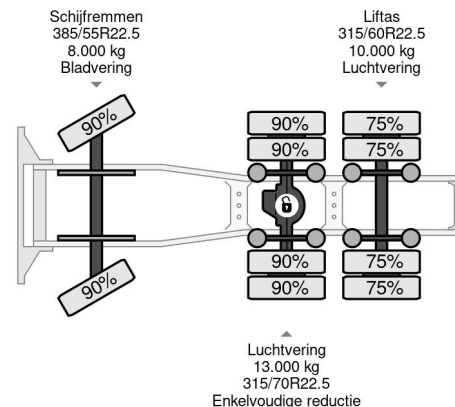

### COMMON

ID	112449
Make	MAN
Construction	Standard tractor
Model	TGX 28.510

MAN TGX 28.510 6X2 RETARDER 67.500 KM FULL OPTIONS

Referentienummer: 112449

### DESCRIPTION

Damages: none

Make and model: MAN TGX 28.510  
 Wheel formula: 6x2  
 First registration: 10-07-2022  
 VIN: WMA89KZZ9PP201664  
 Mileage: 67.482 km  
 Construction: Tractor unit  
 Fifth wheel height: 1.20 m  
 Wheelbase: 3.10 m  
 GVW: 26.500 kg  
 CVW: kg  
 Empty weight: kg

Engine:  
 375 KW /510 HP  
 Cylinders: 6  
 Capacity: cm3  
 Em...