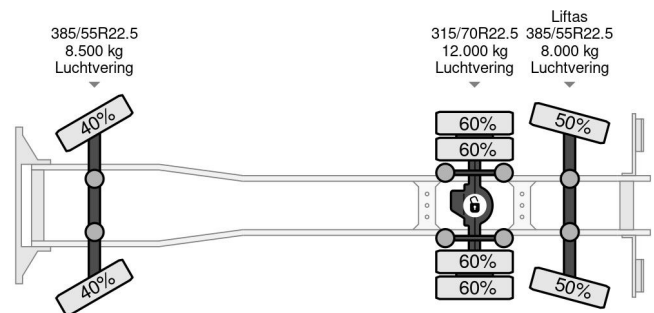

Referentienummer: 114069