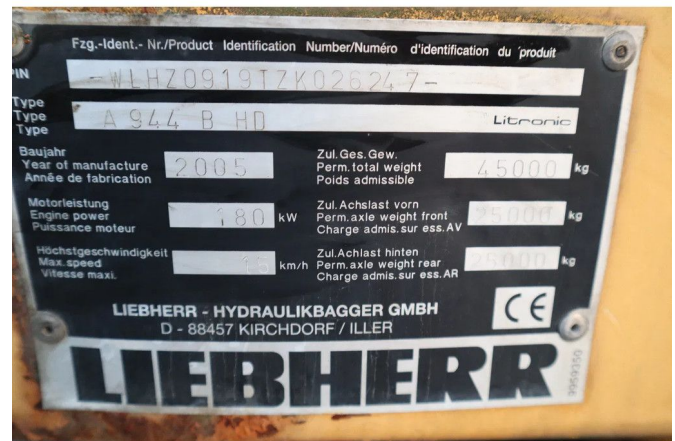

## Liebherr A944 B HD | LOG GRAPPLE | HOLZGREIFER | TIMBER

### COMMON

ID	113101
Make	Liebherr
Construction	Material handler

### PROPERTIES

Year	2005
Operating hours	12.638
Vehicle identification number	WLHZ0919TZK026247
Weight	45.000 kg

### DESCRIPTION

For sale:

Umschlagbagger / Material handler

Liebherr A 944 B HD  
Year: 2005  
Hours: 12.638  
Weight: 45.000 kg

Engine and transmission:  
Liebherr D926 TI -E  
6-cylinder diesel  
Power: 180 kW / 245 HP  
Displacement: 10.000 cc  
4x4 driven  
4-wheel steering  
Max. speed ca. 15 km/h