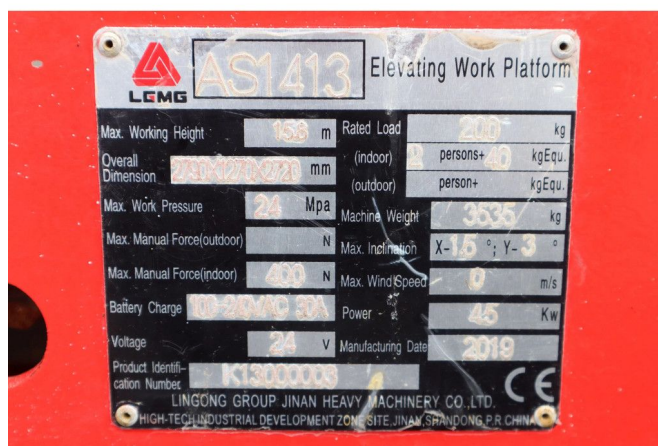

LGMG AS1413 | 16 METER | 320 KG

COMMON

ID	113765.1
Make	LGMG
Construction	Aerial platform

PROPERTIES

Year	2017
Operating hours	177
Vehicle identification number	K13000003
Length	280 cm
Width	130 cm
Height	216 cm
Lifting height	1.380 cm
Lifting capacity	320 cm

ACCESSORIES

DESCRIPTION

Emissions class: Stage V

For sale:

LGMG AS1413
Year: 2019
Hours: 177
Weight: 3.535 kg

Performance:

Working height: 15.8 m
Platform height: 13.8 m
Lift capacity: 320 kg
Length platform retracted: 2.64 m
220v connector in basket
Non marking tires

Power source:
24V DC 300 Ah

Transport dimensions: