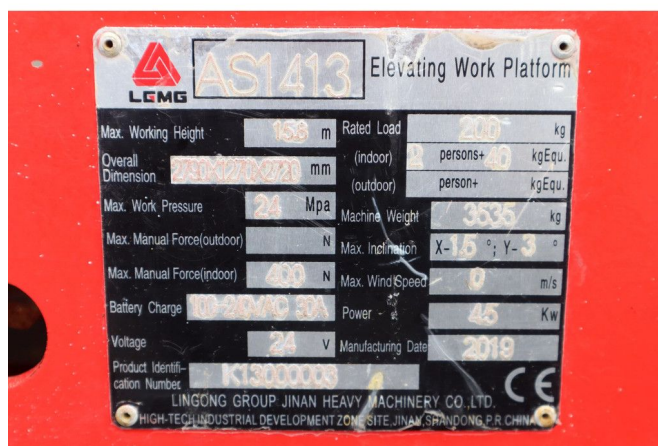

LGMG AS1413 | 16 METER | 320 KG

COMMON

ID	113765
Make	LGMG
Construction	Aerial platform

PROPERTIES

Year	2017
Operating hours	177
Vehicle identification number	K13000003
Length	280 cm
Width	130 cm
Height	216 cm
Lifting height	1.380 cm
Lifting capacity	320 cm

ACCESSORIES

DESCRIPTION

Emissions class: Stage V

For sale:

LGMG AS1413
Year: 2019
Hours: 177
Weight: 3.535 kg

Performance:

Working height: 15.8 m
Platform height: 13.8 m
Lift capacity: 320 kg
Length platform retracted: 2.64 m
220v connector in basket
Non marking tires

Power source:
24V DC 300 Ah

Transport dimensions: