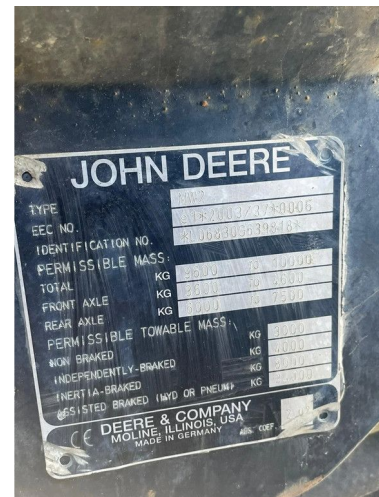

John Deere 6830 STD | FRONT LOADER | 40KM/H | POWERQUAD PLUS

COMMON

ID	112551
Make	John Deere
Construction	Tractor

PROPERTIES

Year	2010
Operating hours	7.586
Vehicle identification number	L06830G639818
Weight	5.975 kg

ACCESSORIES

DESCRIPTION

Damages: none

For sale:

John Deere 6830 STD
Year: 2010
First registration: 21-09-2010
Operating hours: 7.586

With registration documents / Mit zulassung

Engine and transmission:
John Deere 6068HL281
Turbo charged diesel 6-cylinder 12-valve liquid-cooled
Power: 110 Kw / 147 hp
Displacement: 6.8 L
Max speed: 40 km/...