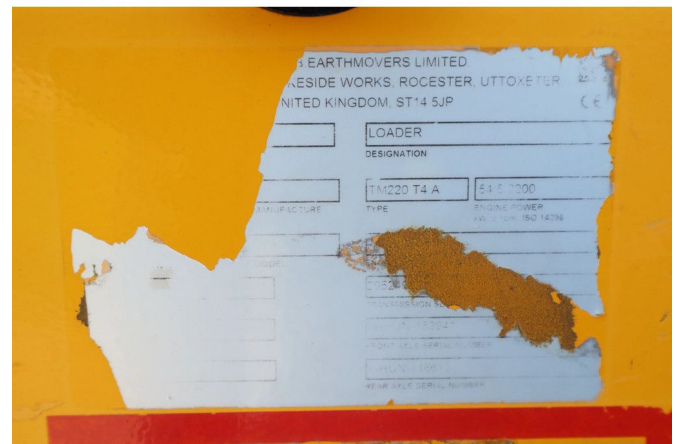

JCB TM220 T4 A | QUICK COUPLER | RIDE CONTROL

COMMON

| | |
|--------------|----------|
| ID | 113839-1 |
| Make | JCB |
| Construction | Loader |

PROPERTIES

| | |
|-------------------------------|-------------------|
| Year | 2016 |
| Operating hours | 4.977 |
| Vehicle identification number | JCB220TSEG2129206 |
| Weight | 6.490 kg |

ACCESSORIES

- Bluetooth
- Onboard Computer
- Spotlight front
- Spotlight rear
- Trailer coupling

DESCRIPTION

Emissions class: Stage IIIB

For sale:

JCB TM220 T4 A
 Year: 2016
 Hours: 4.977
 Operating weight: 6.490 kg

Engine & Transmission:
 JCB-Diesel by Kohler
 4-cylinder diesel turbocharged
 Displacement: 2.482 cc
 Power: 55 kW / 74 HP
 2-step hydrostatic transmission
 Max speed: 20 km/h
 Emissions: Stage 3B / Tier 4F